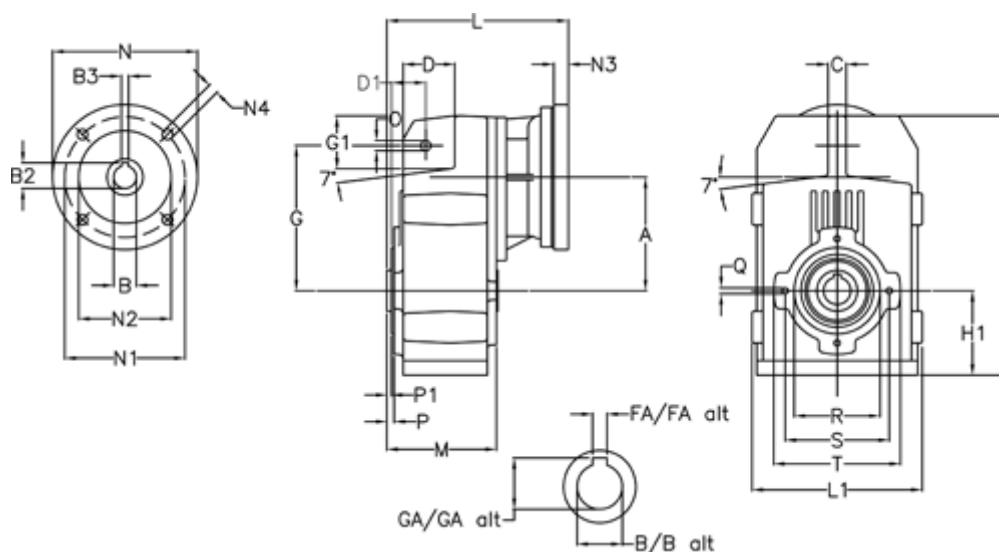

Article number: 29560301273240

Description: Shaft mounted gear  
A312H35-12,7-P100B5

## Measures

A = 150.50	FA = 10	M = 125.0	Q = M10x17
B = 35	G = 170	N = 250	R = 110
B1 = 28	G1 = 84.0	N1 = 215	S = 130
B2 = 31.3	GA = 38.3	N2 = 180	T = 150
B3 = 8	H = 326.0	N4 = M12x16	
C = 20	H1 = 102.0	O = 13	
D = 68.0	L = 255.0	P = 6.5	
D1 = 54.0	L1 = 210	P1 = 3.5	